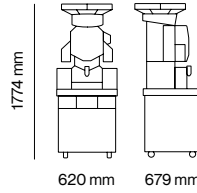

Speed S⁺plus All-in-One Slim