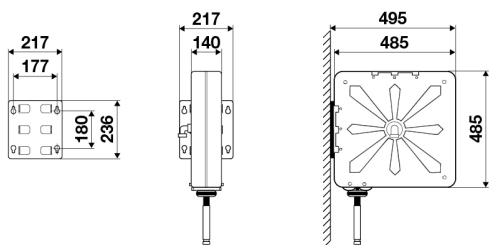

Dimensiones generales

RAASM SpA

via Marangoni 33, 36022 - S. Zeno di Cassola (VI) - ITALIA
Tel. 0039 0424 571111 - Fax. 0039 0424 571135

info@raasm.com - www.raasm.com

Copyright © 2020 All rights reserved to RAASM S.p.A.